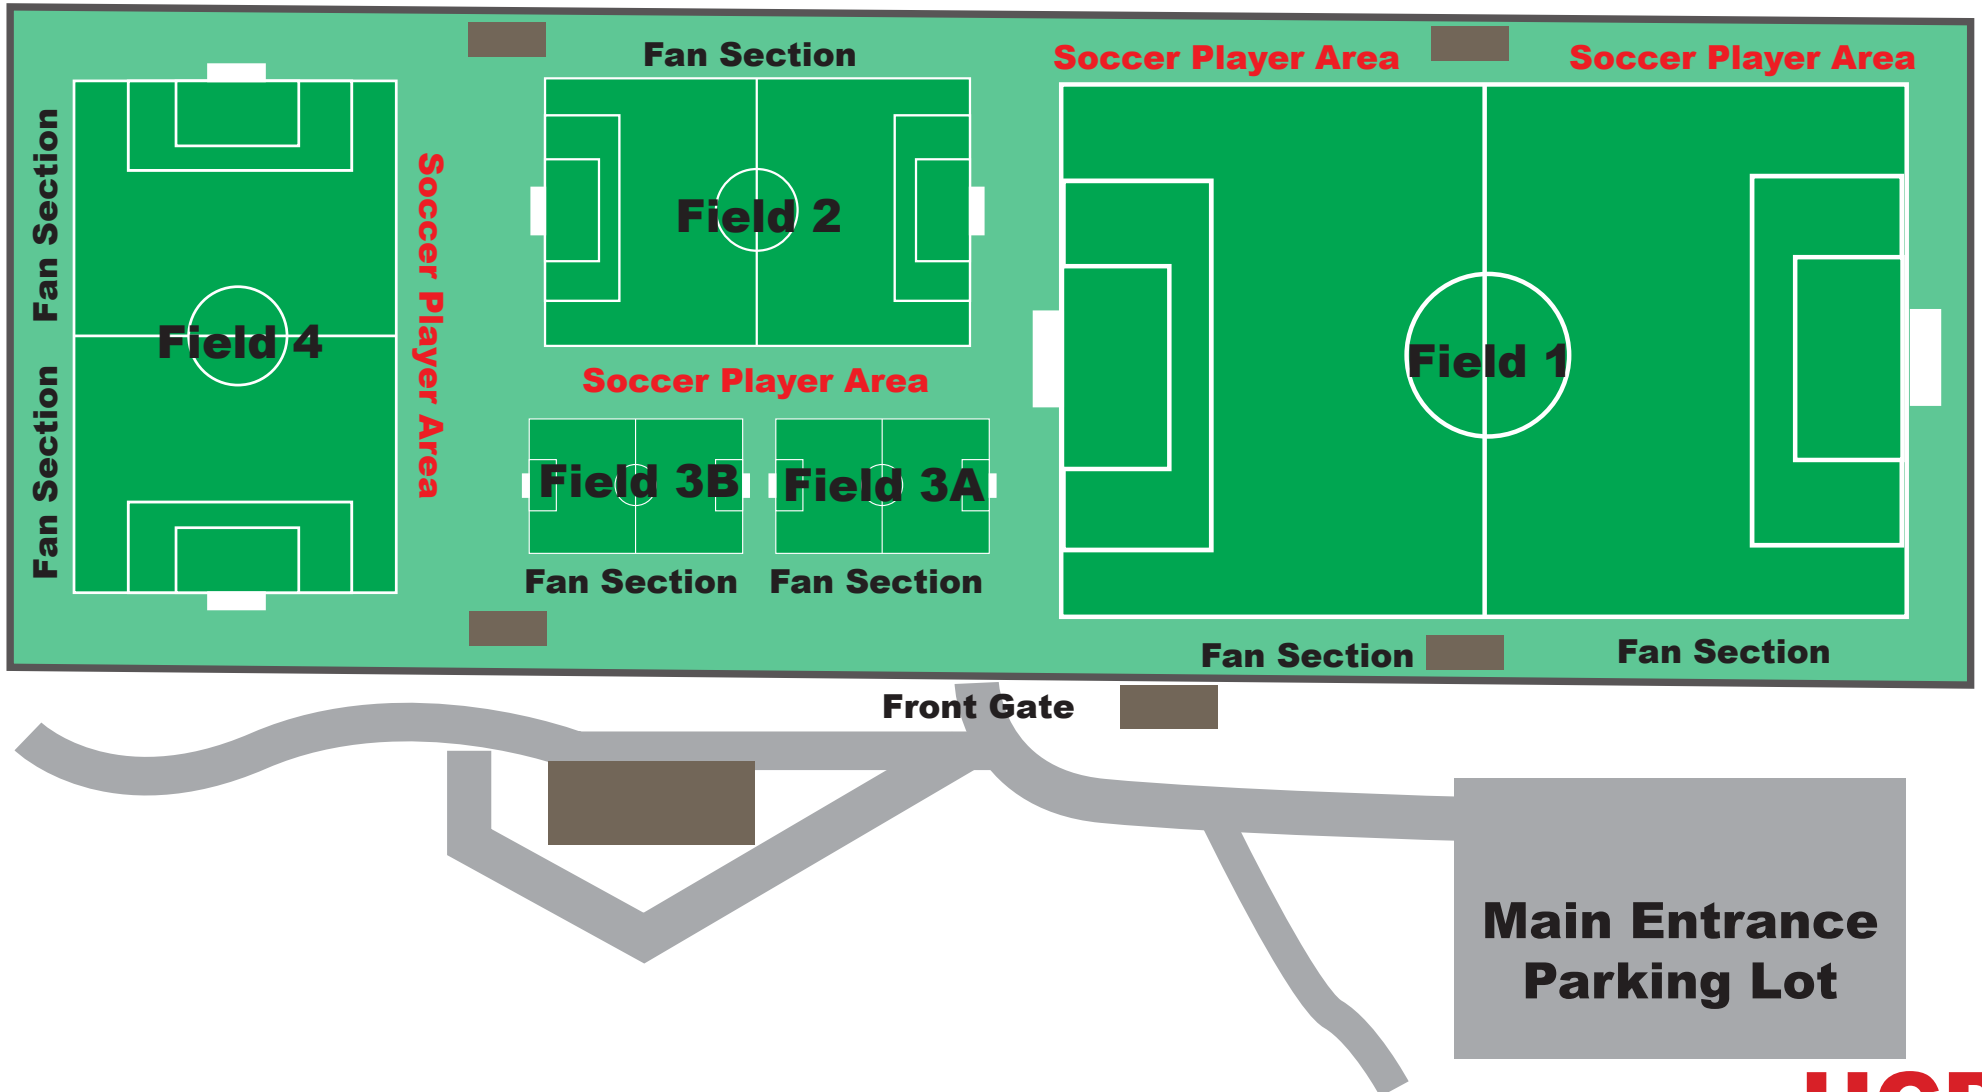

Hurst Community Park

Field Map

HCP